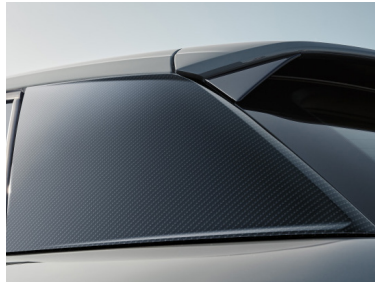

The progressive new
Audi Q2.

Dynamic yet distinctive

The Audi Q2's exterior seamlessly combines sporty elegance with dynamic design highlighted by its coupé styling. Its strong silhouette, marked by angular lines, exudes robustness while the Matrix LED headlights stand out, providing clear road illumination.

Wheels

17"

18"

19"

 Audi Sport wheels

Configure your Audi Q2

Accessories

Enhance the visual appeal of your Audi Q2 with the optional high-quality carbon set.

The decorative trim in high-quality carbon for the C-pillar accentuates the individual character of your Audi Q2.

The Audi ring logo can be installed on the C-pillar to set your Audi Q2 apart on the road.